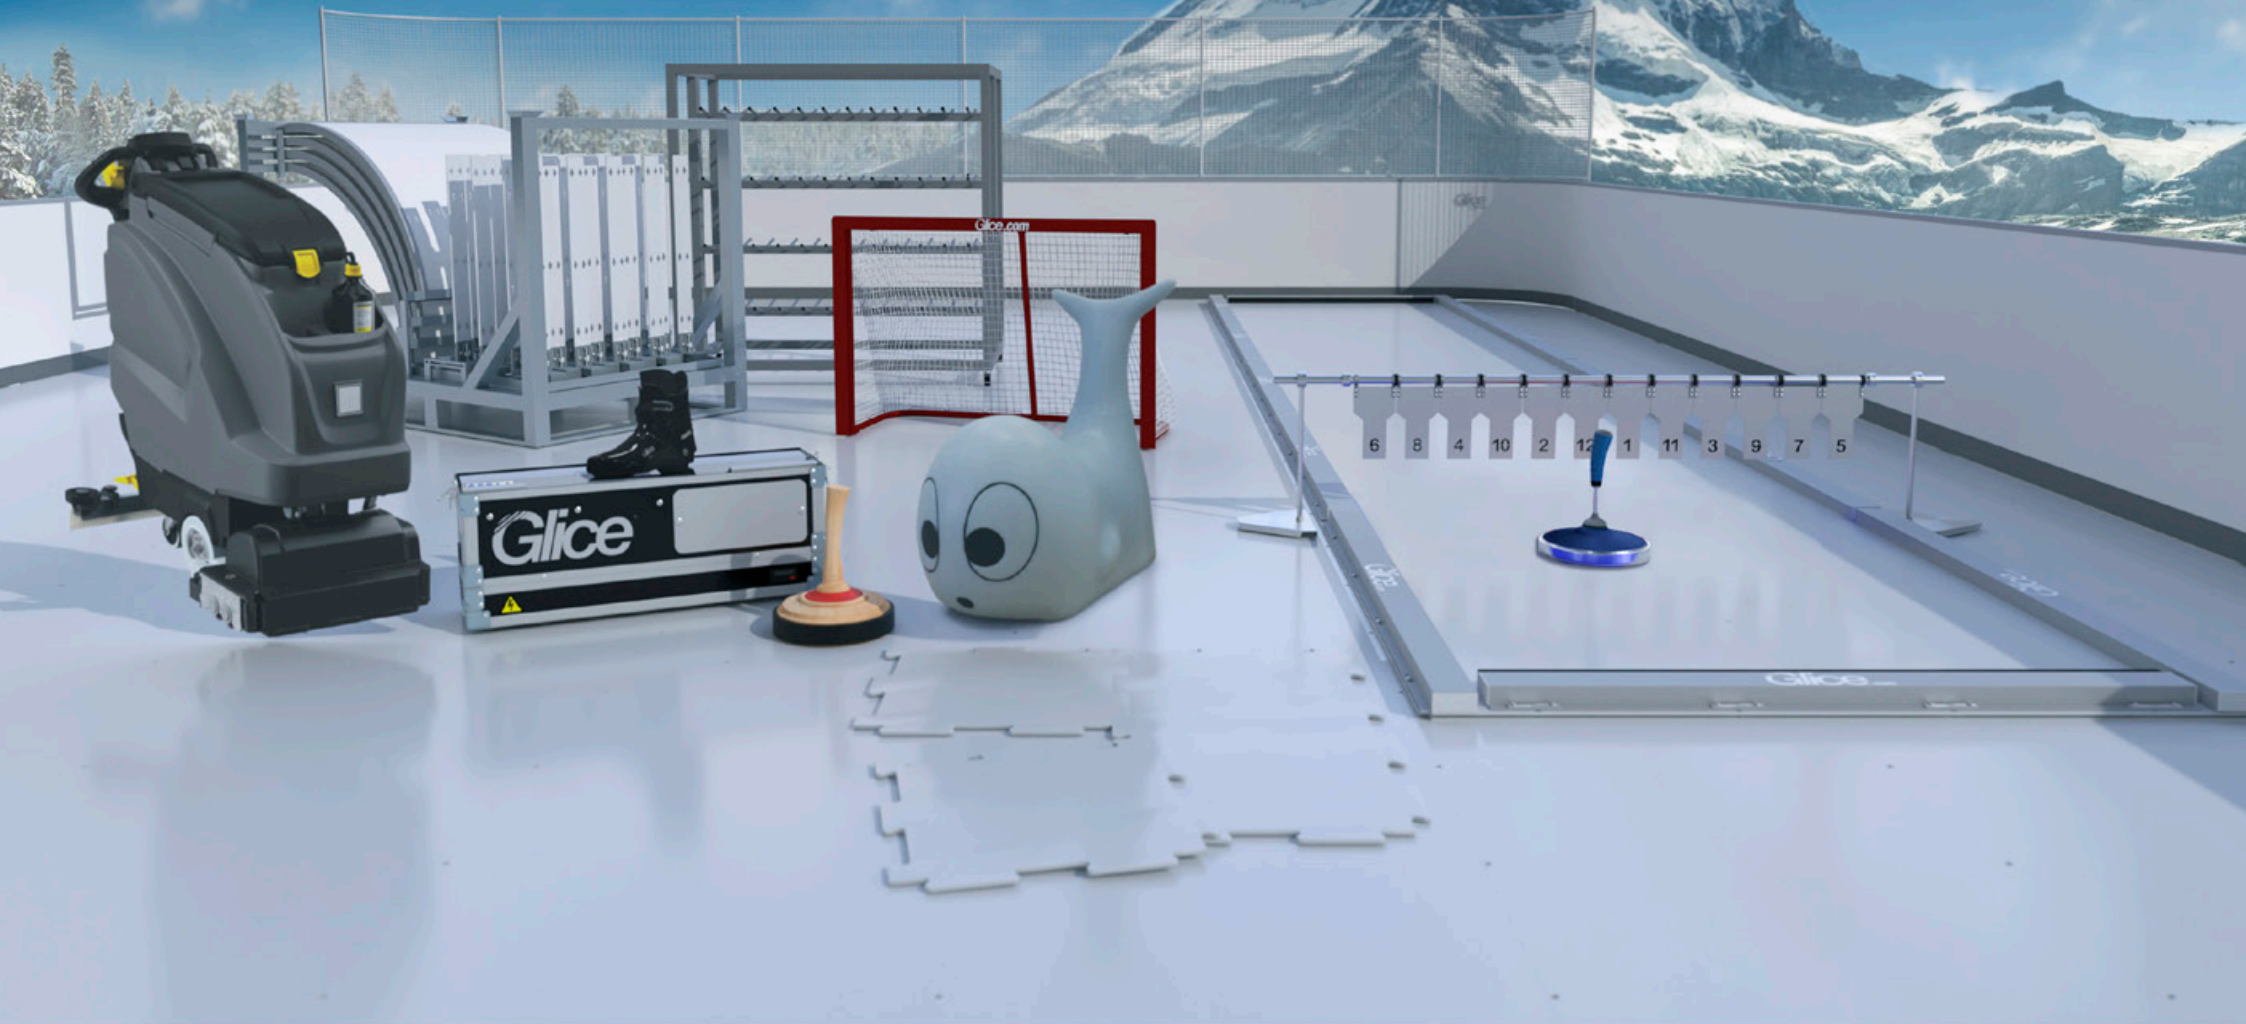

Glice⁺

Product Catalog

Content index

1. Glice Premium Eco-Ice Panel		8. Glice Skate Shelf	19	18. Glice Eisstock Stones	31
1.1 Glice Panel 13 mm / 0.5"	3	8.1 Glice Multicounter	20	19. Glice Rubber Floor	32
1.2 Glice Panel 20 mm / 0.78"	3	9. Glice Pallet Box	21	20. Glice Care / Glice Clean / Fogger	33
1.3 Glice Panel 10 mm / 0.4"	4	10. Glice Integrated Hockey Lines	22	21. Glice Supervisor	34
2. Glice Leisure Dasher Board System		11. Protection Tarp	23	22. Glice Online Tools and Documents for Rink Success	35
2.1 Glice White Dasher Board	5	12. Glice Eisstock Lanes	24		
2.2 Glice LED Dasher Board	6	11.1 Glice Alpine Eisstock Lane	25		
2.2 Glice Transparent Dasher Board System	7	13. Lattl Game	26		
2.3 Glice Wooden Dasher Board System	8	14. Glice Slapshot Station™	27		
2.4 Glice Service Door	9	15. Glice Bob Slide	28		
2.5 Glice Professional Dasher Board System	10	15.1 Glice Bob Slide L			
3. Glice Corner Flags	11	15.2 Glice Bob Slide XL			
4. Public Protection Options	12	16. Glice Skating Aid	29		
5. Glice Professional Cleaning System	13	17. Glice Hockey Goals	30		
6. Glice Skate Sharpener	16				
7. Skates					
7.1 Glice Skates	17				
7.2 Bauer Skates	18				

The ultimate Glice package for your success. We pay attention to detail. Just as much as we care for the perfect skating experience on our Glice premium synthetic ice, we care about each single detail-from the most comfortable skates to the most efficient cleaning system.