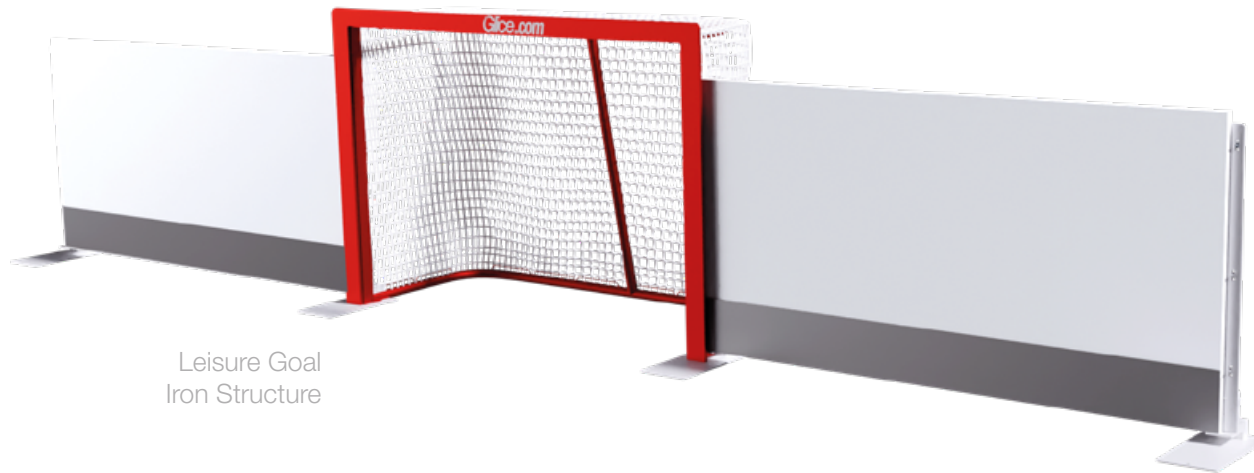

Dimensions / Weight:
Length: 780 mm / 30.7"
Width: 760 mm / 29.92"
Height: 780 mm / 30.7"
Weight: 6 kg / 13.2 lb

Glice Hockey Goals

Integrated Mini Goal
aluminium structure

High-grade materials for heavy duty
usage. Standard

Alternative option:
Mini Goals integrated in dasher boards.

Dimensions / Weight:
Hockey goal measures:
1830 x 1220 mm / 72" x 48"

Exterior measurements:
Width: 1910 mm / 75"
Height: 1270 mm / 50"
Bottom base depth: 810 mm / 32"
Radius of the curves is 90 mm / 3.5"
Top base depth: 510 mm / 20"
Central crossbar height: 1230 mm / 48"

Leisure Goal
Iron Structure

Interior measurements:
Width: 1830 mm / 72"
Height: 1230 mm / 48"
Bottom base depth: 770 mm / 30"
Radius of the curves 90 mm / 3.5"
Depth of upper base: 470 mm / 18.5"

Diameter 20 cm
Junior Eisstock