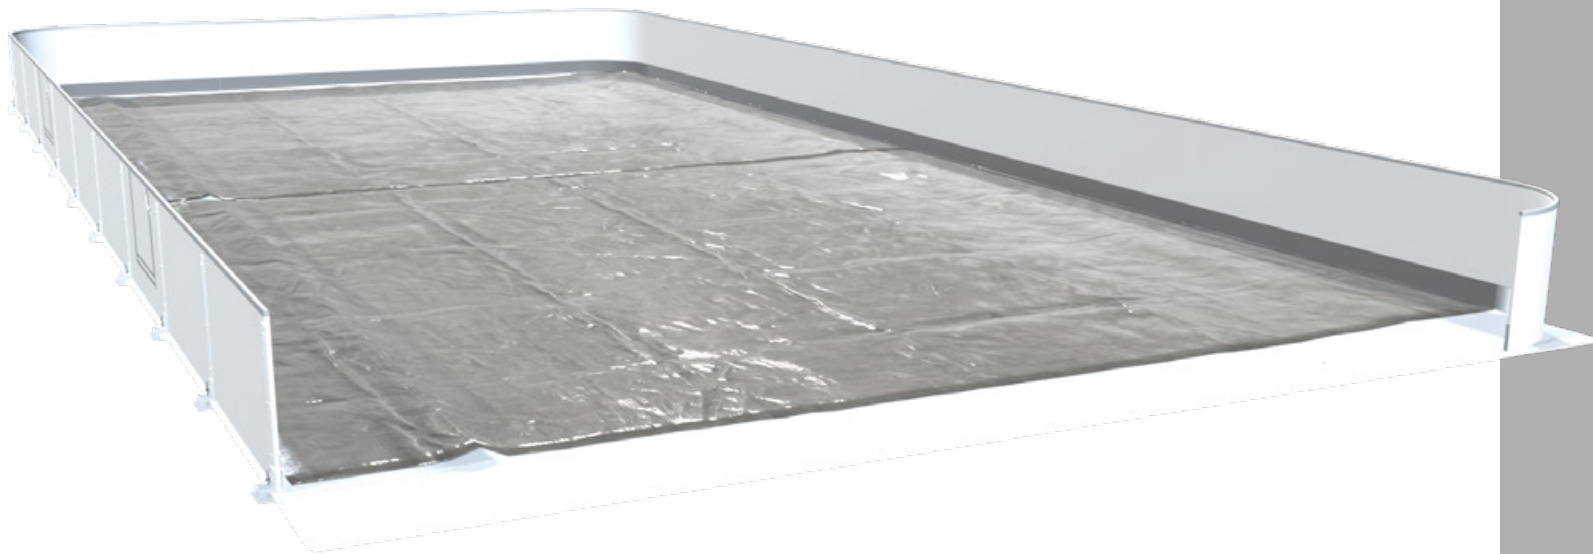

Glice Protection Tarp

Less cleaning and maintenance of
your Glice Rink and longer lasting
use.

Light and easy to transport

Weight:

0.17 kg/m² / 0.04 lb/sqft

Rain & snow

Wind & dust

100% UV block