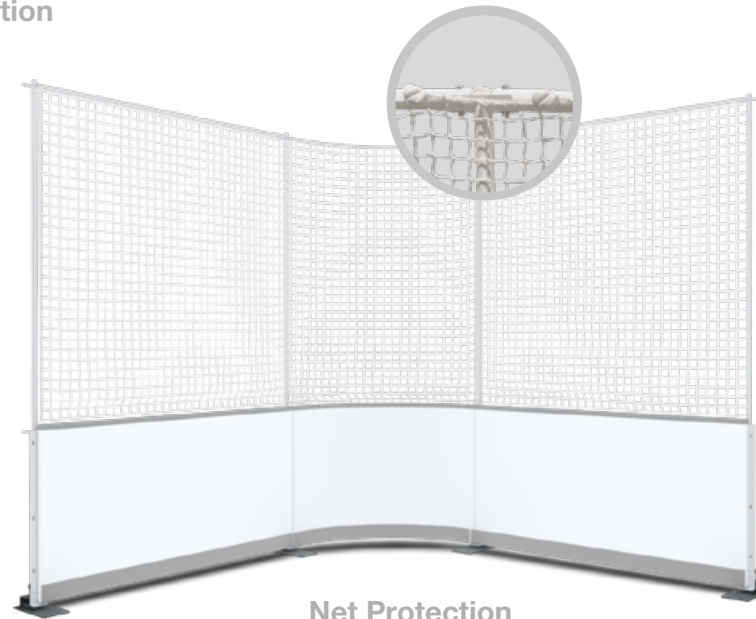

(c) Special module:
1000 x 1205 mm /
39.37" x 47.4"

Glice Hockey Dasher Board System

Official International Ice Hockey Federation standard boards for professional use, unbreakable quality for the toughest games.

Dimensions / Weight:

Standard Element

3 m / 118"

109 kg / 240 lb

Glice Corner Flags

Brand your Glice Rink! Package comes with 4 fixtures and 4 flags.

Dimensions/Weight:

2400 x 35 mm / 133.9 x 1.37"
2kg / 4.4 lb

Public Protection Options

Polycarbonate Protection

Net Protection

Ideal for leisure hockey rinks

Polycarbonate Standard Module:
Height: 1010 mm / 39.7"
Weight: 23 kg / 50.7 lb

Net Standard Module:
Height: 1040 mm / 40.9"
Weight: 23 kg / 50.7 lb