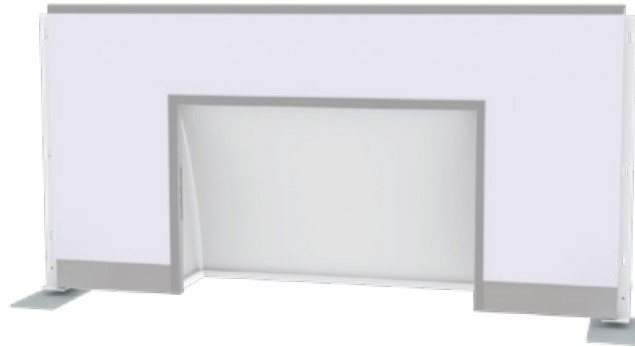

Dimensions / Weight:
Length: 780 mm / 30.7"
Width: 760 mm / 29.92"
Height: 780 mm / 30.7"
Weight: 6 kg / 13.2 lb

Glice Hockey Goals

Integrated Mini Goal
aluminium structure

High-grade materials for heavy duty
usage. Standard