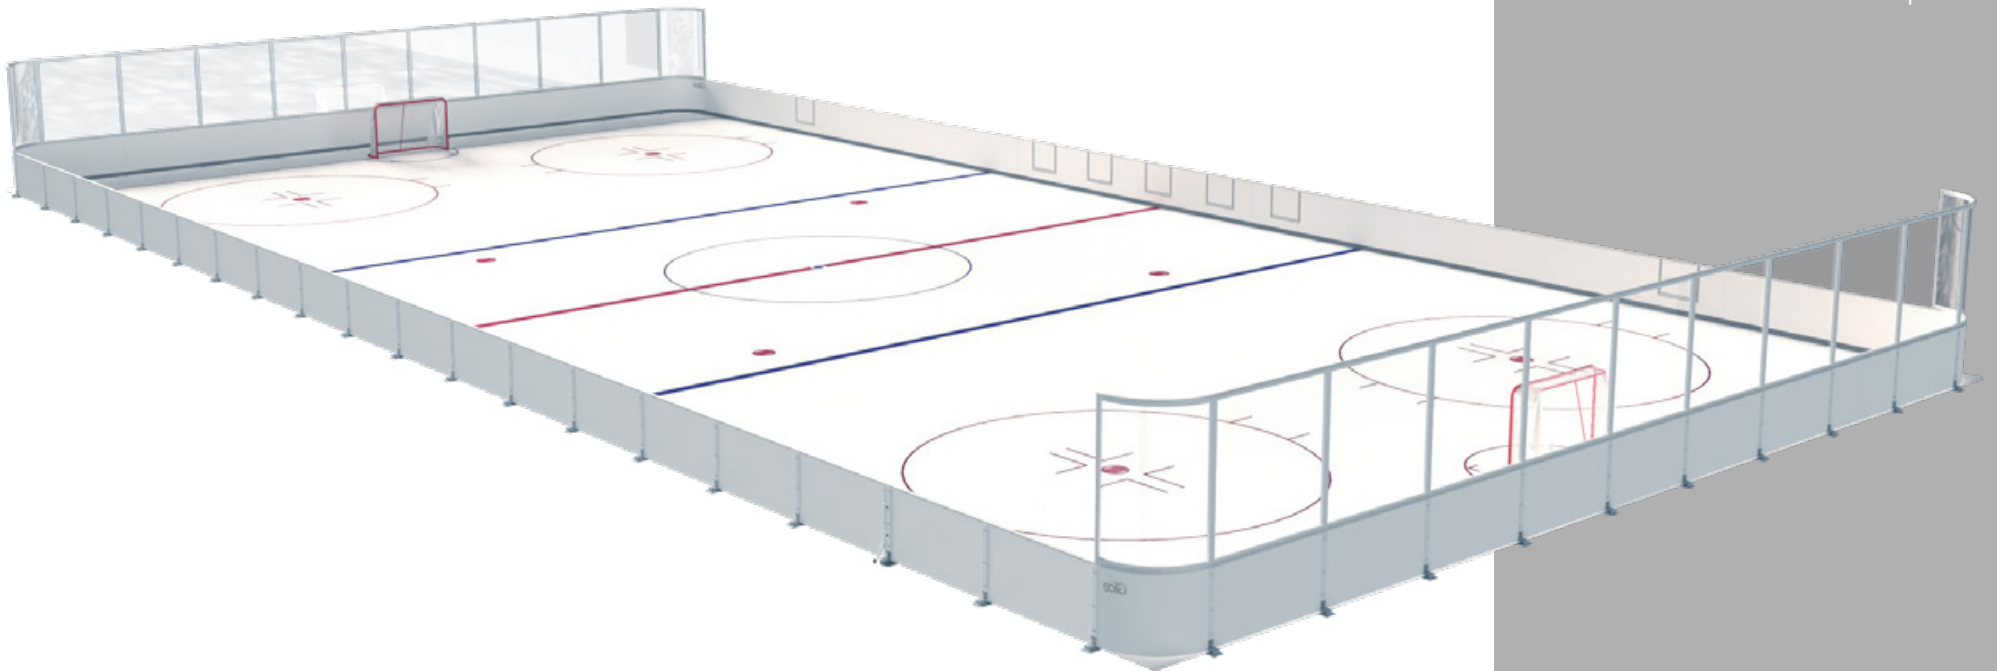

Cover Tarp:
Easy to open and close with zippers

Glice Integrated Hockey Lines

Embedded hockey crease lines in Glice surface never wear out during entire lifetime of product.

Glice Protection Tarp

Less cleaning and maintenance of
your Glice Rink and longer lasting
use.