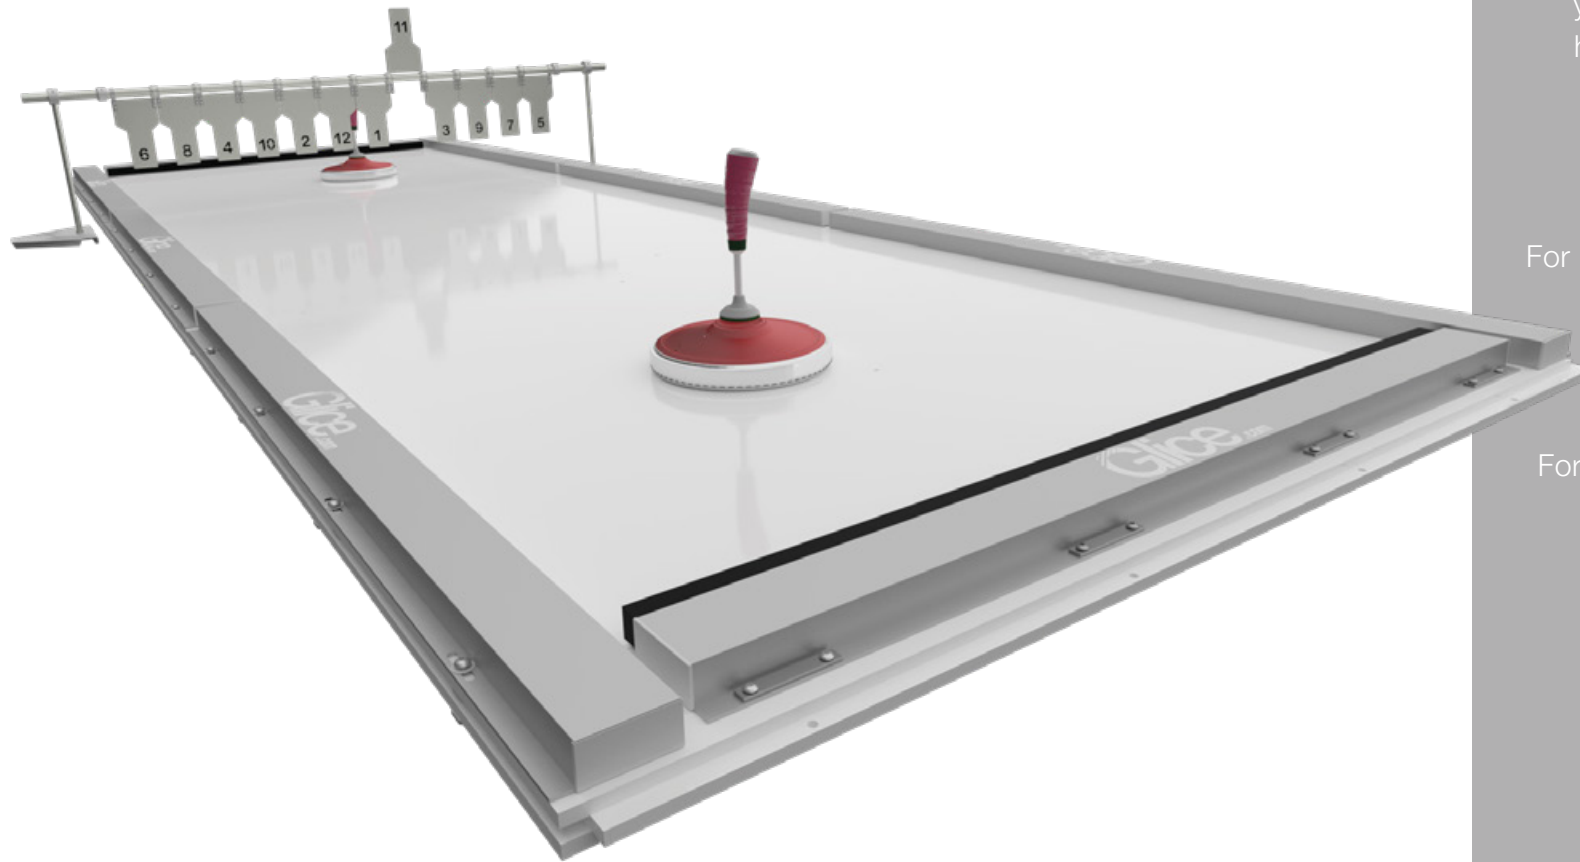

Dimensions/Weight* :
100 x 1960 mm / 3.94" x 77.16"
3.5 kg / 7.72 lb

Premium Glice Eco-Ice Surface

High quality Eisstock Stones

Modern design aluminium boards

Shock and noise absorbing buffer

Glice Alpine Eisstock Lane

Wooden frames and wooden Eisstock stones for an authentic and rustic atmosphere at your venue.

Dimensions/Weight* :
110 x 1965 mm / 4.33" x 77.36"
4 kg / 8.81 lb

* The dimensions and weight are for one element of the boards