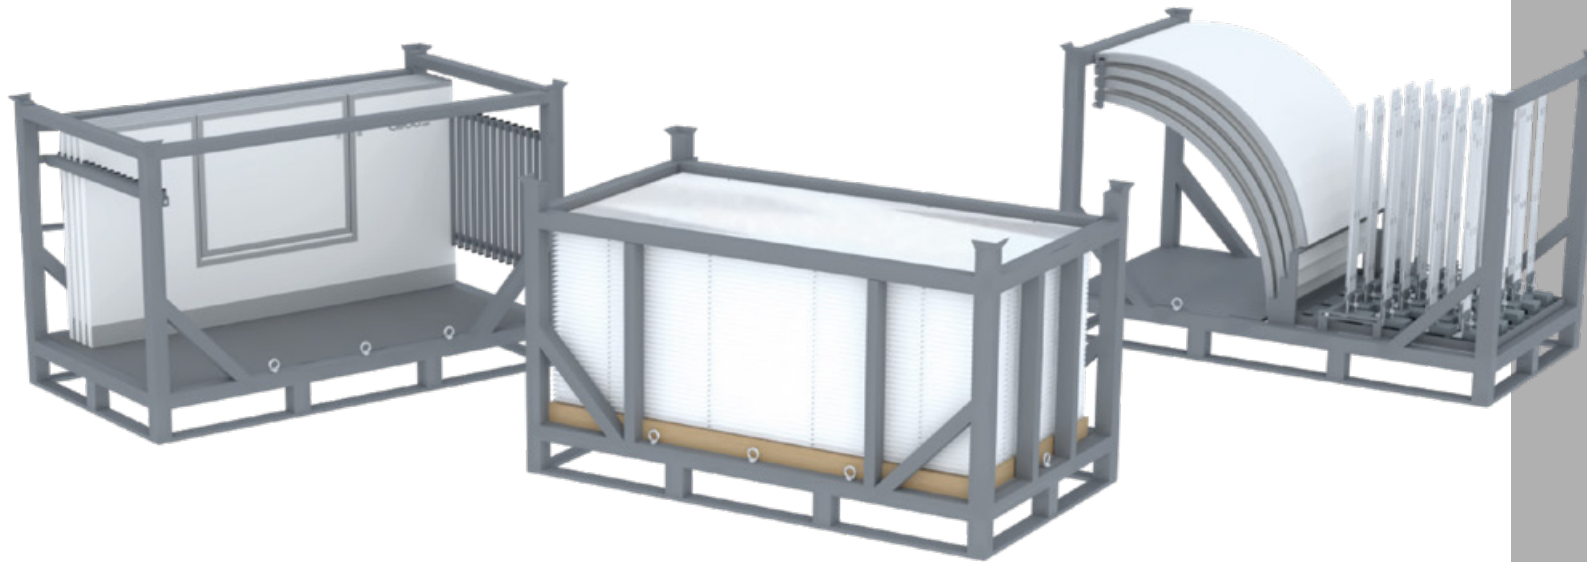

1

Pallet Box for straight dasher boards

Space for 15 Glice leisure dasher board modules

2

Pallet Box for Glice panels

Space for 25 Glice panels (20 mm / 3/4") or 40 Glice panels (13 mm / 1/2")

3

Pallet Box for curved dasher boards

Space for 4 Glice curved leisure dasher board modules and feet with long hinges

Glice Pallet Box

Three different modules for packing Glice panels, straight dasher boards and curved dasher boards. Highly protective iron structure. Easily stackable for transport & storage.