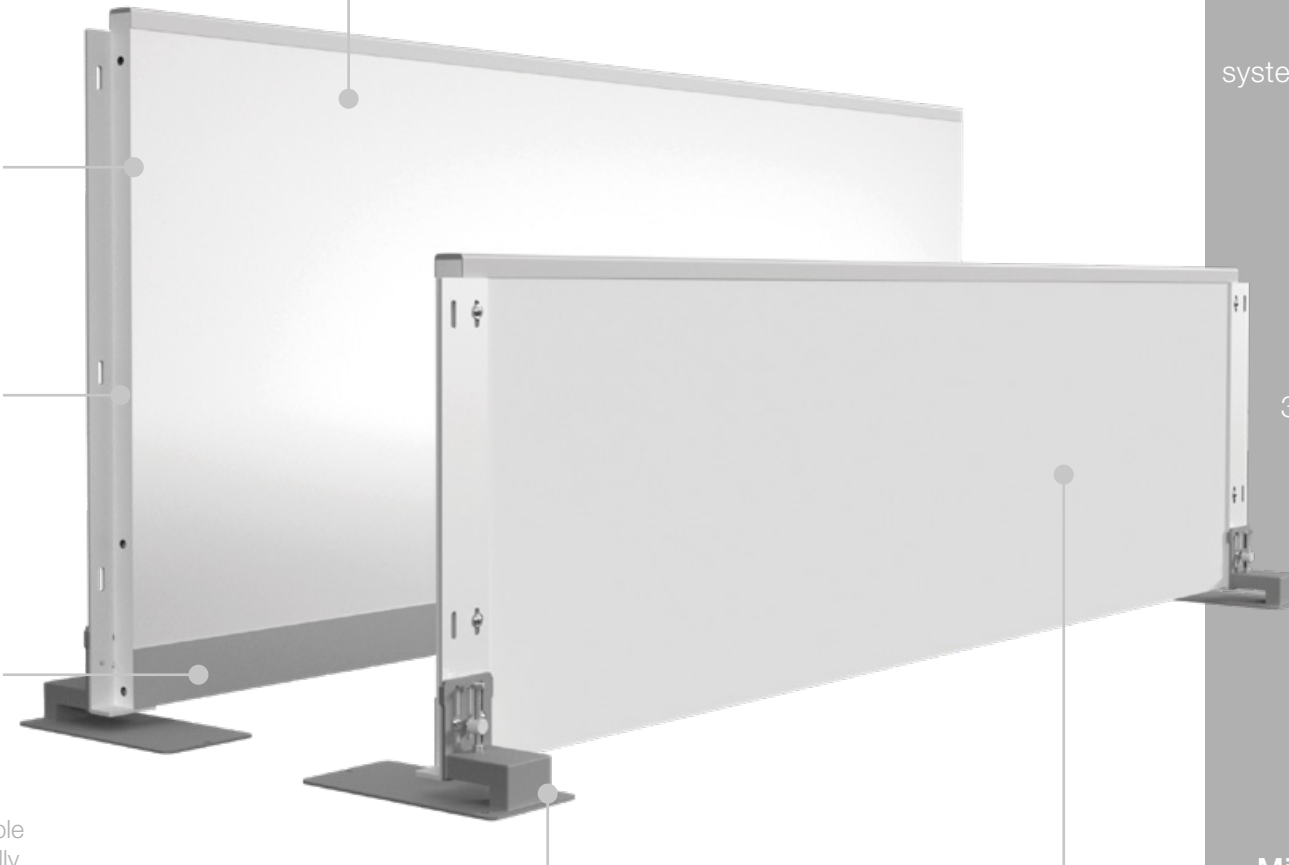

20 mm panel: 37 kg

0.8" panel: 81.57 lb

12 year warranty

Snap Boards:
To frame home pads

Glice Smart Lock™ System:
panels are interlocked
both horizontally and vertically

Glice Panel 10 mm / 0.4"

Practice at home? Our premium Glice technology is now available in a practical new format perfect for your home. It is easily installed by one person.

Light and robust aluminium frame

Long fixation hinge for increased stability

Kick-plate reinforced for impacts

Robust iron foot, adjustable vertically and horizontally, fixable to the ground

Glice White Dasher Board

Highly resistant material, state-of-the-art design, modular system for quick and easy installation.

Dimensions / Weight:

1000 x 1963 mm, 23 kg/module
39.37" x 77.28", 50.7 lb/module

Door Module:

1000 x 1963 mm, 33 kg/module
39.37" x 77.28", 72.75 lb/module