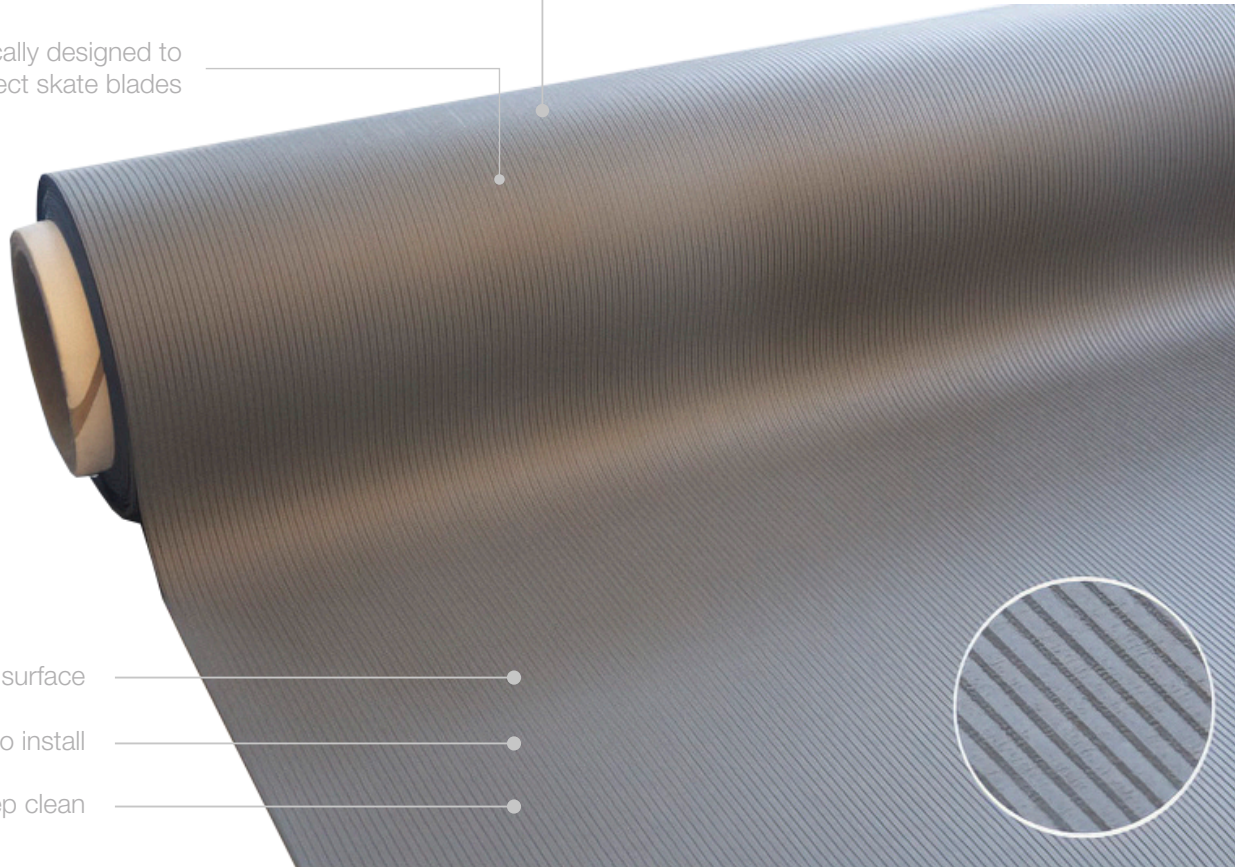

Comfortable leather strap

Stainless steel body
Summer Glide Plate

Round stake (target ring)

Diameter 24 cm
Hobby Eisstock

Wooden target

Diameter 25 cm
Wooden Eisstock

Glice Eisstock Stones

Premium Eisstock stones for juniors and adults, available in different colors.

Weight:

Junior Eisstock
1.5 kg / 3.3 lb

Wooden Eisstock
4 kg / 8.8 lb

Hobby Eisstock
3.7 kg / 8.1 lb

Glice Skate Protection Mat

Glice Skate Mat
High Resistance Polyvinyl
Protective Flooring

Specifically designed to
protect skate blades

Non-slip surface

Simple to install

Easy to keep clean

Dimensions (1 roll) :
15000 mm long x 1200 mm wide /
49.2' long x 3.9' wide

Thickness :
1,7mm / 0.067"

Weight :
2.5kg/m² / 0.51 lb/ft²

Sealed tap

Glice Care: Special formula to maintain functionality and lifespan of your Glice Eco-Ice.