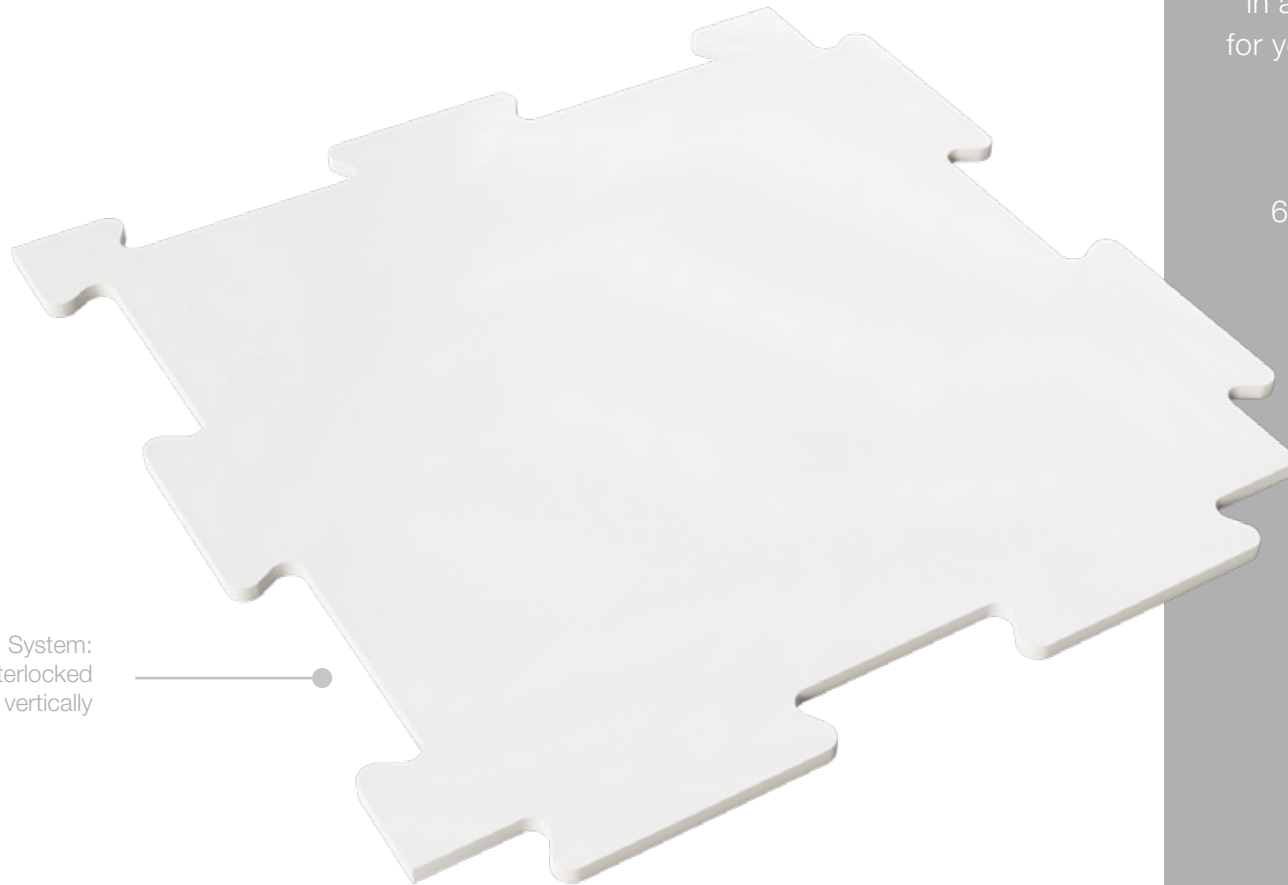

20 mm panel: 37 kg

0.8" panel: 81.57 lb

12 year warranty

Snap Boards:
To frame home pads

Glice Smart Lock™ System:
panels are interlocked
both horizontally and vertically

Glice Panel 10 mm / 0.4"

Practice at home? Our premium Glice technology is now available in a practical new format perfect for your home. It is easily installed by one person.