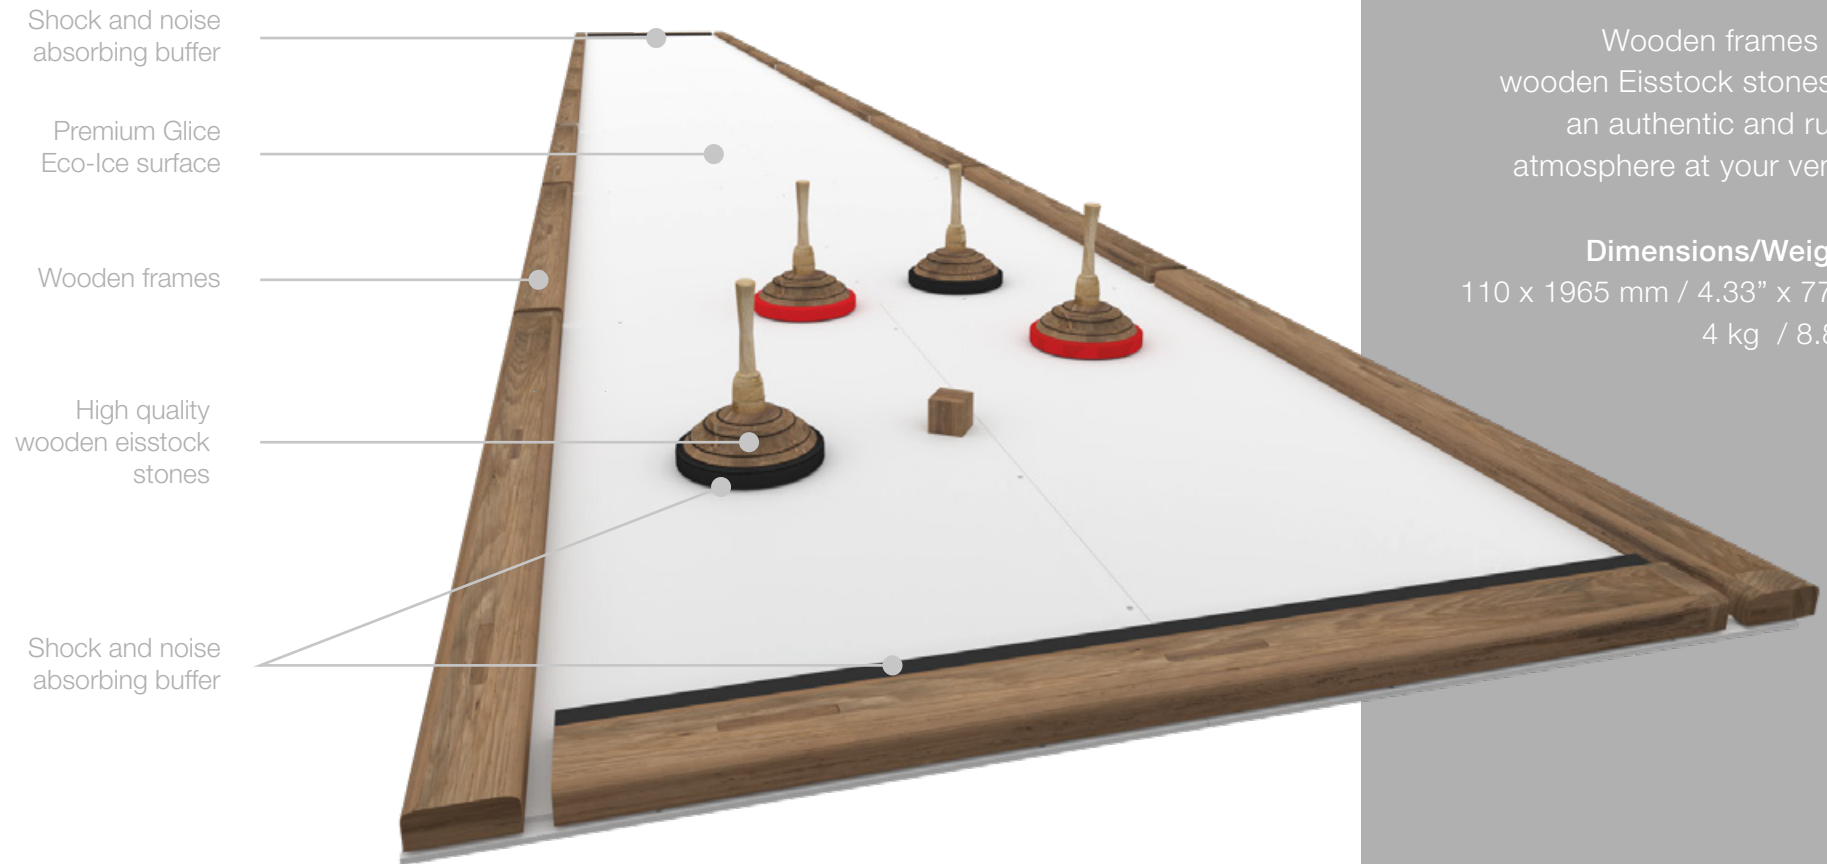

Light and easy to transport

Weight:

0.17 kg/m² / 0.04 lb/sqft

Rain & snow

Wind & dust

100% UV block

Glice Eisstock Lane

Carefully designed Eisstock lane packages.

Dimensions/Weight* :
100 x 1960 mm / 3.94" x 77.16"
3.5 kg / 7.72 lb

Premium Glice Eco-Ice Surface

High quality Eisstock Stones

Modern design aluminium boards

Shock and noise absorbing buffer

Glice Alpine Eisstock Lane

Wooden frames and wooden Eisstock stones for an authentic and rustic atmosphere at your venue.

Dimensions/Weight* :
110 x 1965 mm / 4.33" x 77.36"
4 kg / 8.81 lb

* The dimensions and weight are for one element of the boards

Dimensions / Weight:

For 2 m / 78.7" wide Eisstock lane
250 cm / 98" lattle version
5.5 kg / 12.13 lb

For 3 m / 118" wide Eisstock lane
350 cm / 138" lattle version
8 kg / 19.84 lb

Radar system to measure puck speed and score board