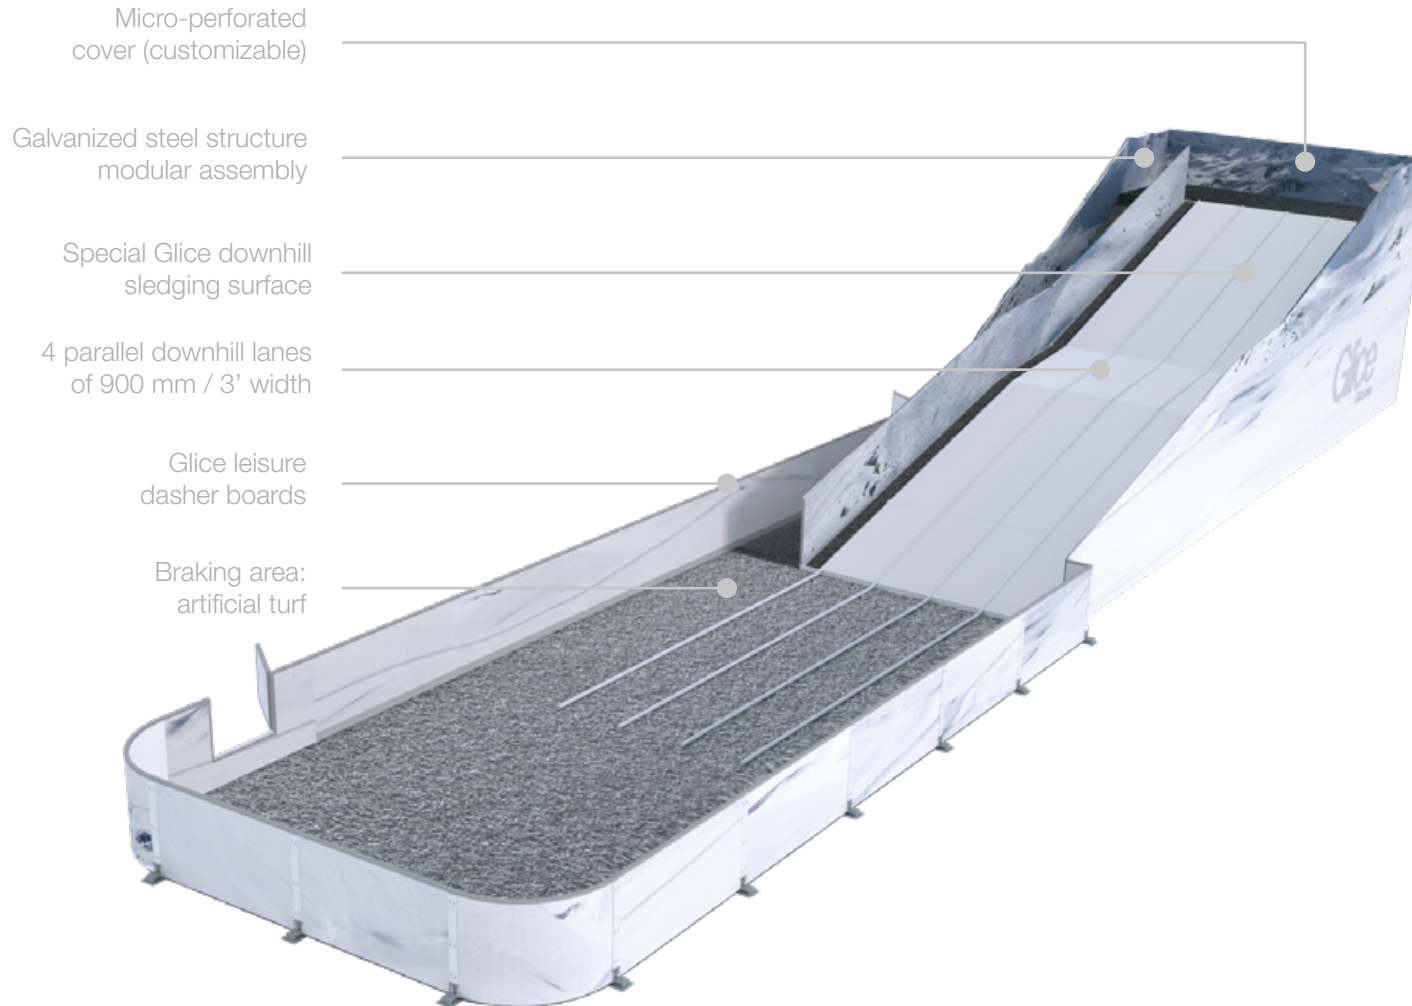

Highly resistant Glice leisure dasher boards with Polycarbonate protection

Premium Glice Eco-Ice surface

Glice Slapshot Station™

State-of-the-art hockey shooting station with integrated puck speed measure.

Dimensions / Weight:

Standard

3000 x 6000 x 2010 mm /

118" x 236" x 79,13"

758 kg / 2.204 lb

Glice Bob Slide

Great excitement and fun!
Emphasis on safety with EU certification.
Bob sleds included.
Installation requires 3 Glice supervisors.

Bob slide (L)

4 Downhill lanes 30 sleds for adults, 10 sleds for kids

Dimensions:

Length: 26.03 m / 85.40'
Width: 5.27 m / 17.29'
Height: 4.20 m / 13.77'

Bob slide (XL)

4 Downhill lanes 30 sleds for adults, 10 sleds for kids