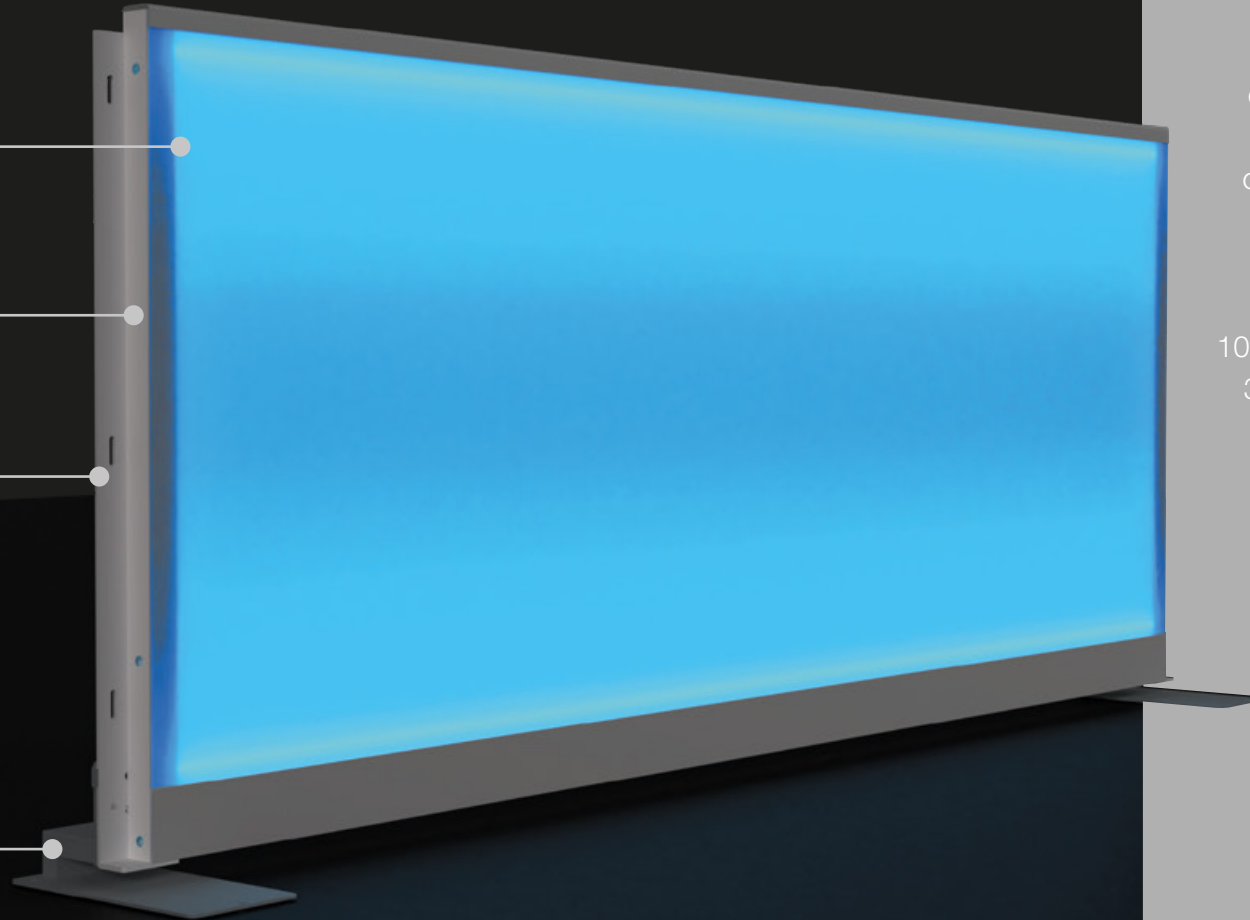

Wide color range,
managed with remote
control:

Glice LED Dasher Board

Seamlessly embedded high quality LEDs guarantee perfect performance and safety. CE certified for outdoor and indoor usage.

Dimensions / Weight:

1000 x 1963 mm, 23.5 kg/module
39.37" x 77.28", 51.8 lb/module

Translucent highly resistant compact white polycarbonate on front and back side.

Light and robust aluminium frame.

Long fixation hinge for increased stability.

Robust iron foot, adjustable vertically and horizontally, fixable to the ground.