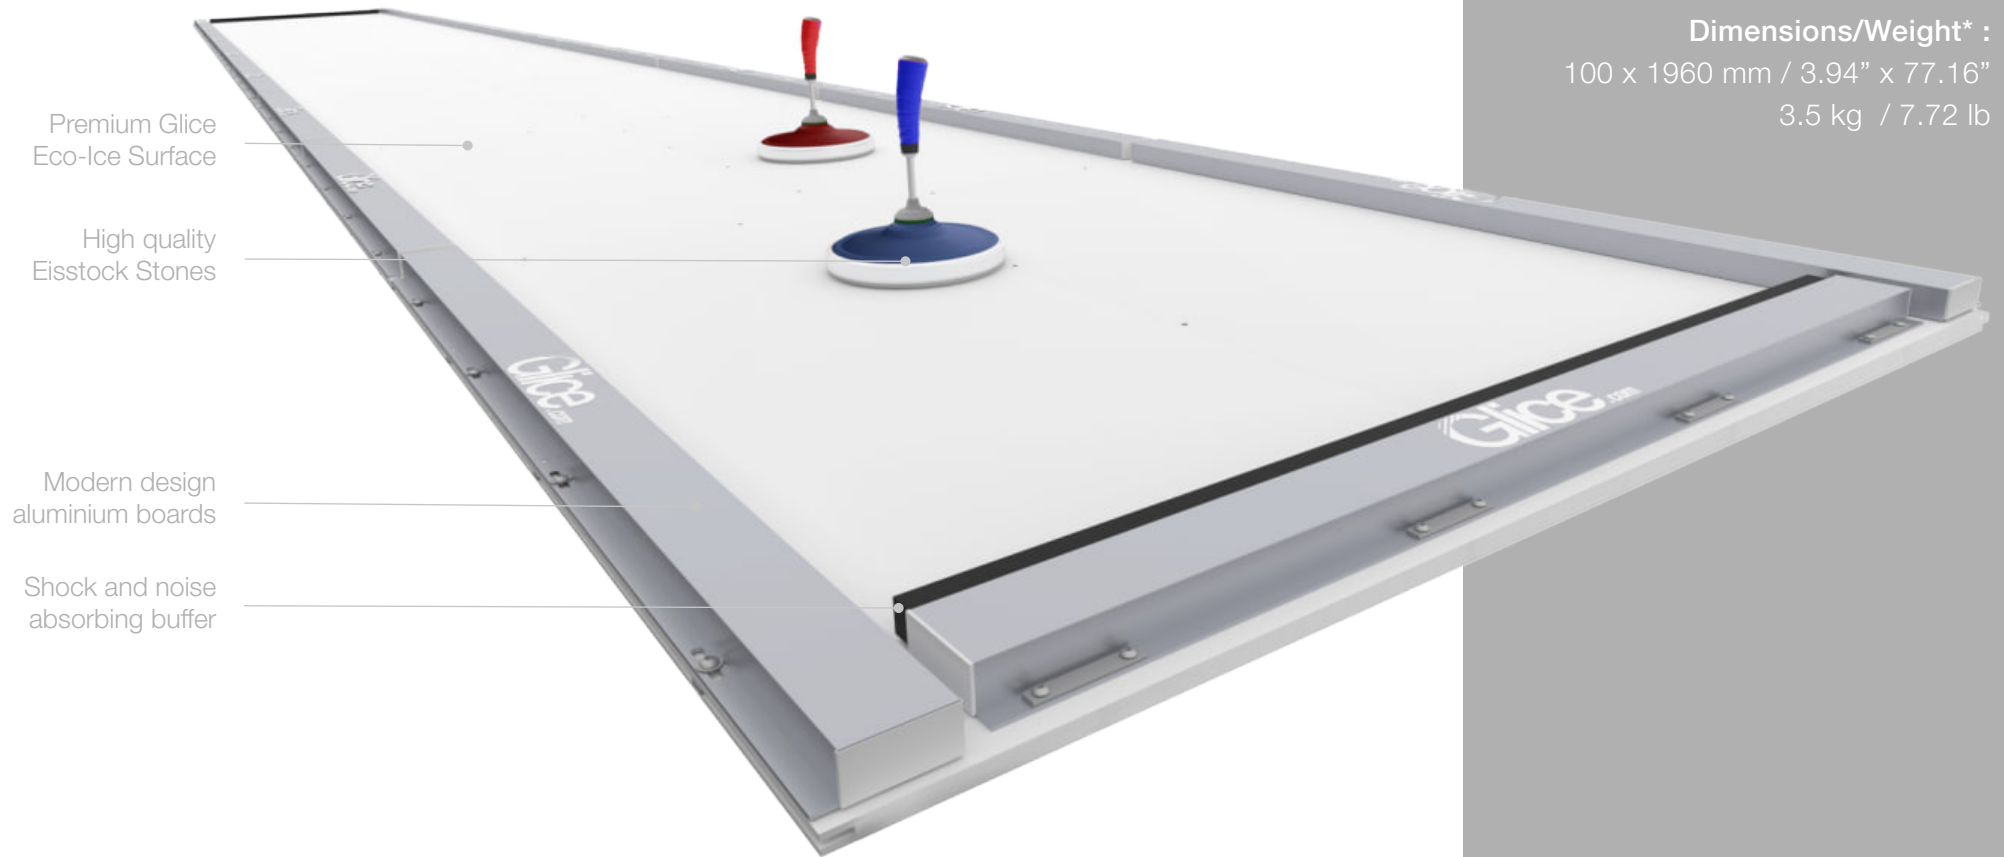

Cover Tarp:
Easy to open and close with zippers

Glice Integrated Hockey Lines

Embedded hockey crease lines in Glice surface never wear out during entire lifetime of product.

Glice Protection Tarp

Less cleaning and maintenance of
your Glice Rink and longer lasting
use.

Light and easy to transport

Weight:

0.17 kg/m² / 0.04 lb/sqft

Rain & snow

Wind & dust

100% UV block

Glice Eisstock Lane

Carefully designed Eisstock lane packages.

Dimensions/Weight* :
100 x 1960 mm / 3.94" x 77.16"
3.5 kg / 7.72 lb

Premium Glice Eco-Ice Surface

High quality Eisstock Stones

Modern design aluminium boards

Shock and noise absorbing buffer

Glice Alpine Eisstock Lane

Wooden frames and wooden Eisstock stones for an authentic and rustic atmosphere at your venue.

Dimensions/Weight* :
110 x 1965 mm / 4.33" x 77.36"
4 kg / 8.81 lb

* The dimensions and weight are for one element of the boards